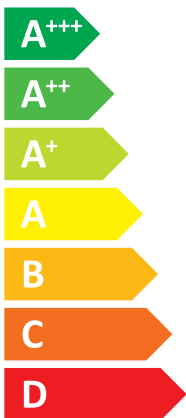

ENERG

енергия · ενεργεια

HPM2.C-16

KOSPEL

(HPM02-16/23 + HPMD-16)

A++

A

Two icons showing sound power levels: a speaker icon with sound waves and a house icon with sound waves.