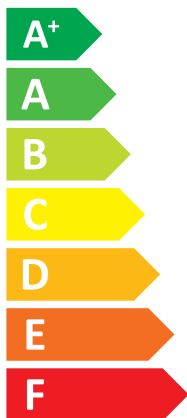

## KOSPEL

HPM2.C-8  
(HPMO2-8 + HPMD-8)

**A++**

**A**

Two icons showing sound power levels: a speaker icon with sound waves and a house icon with sound waves.

**36 dB**

**60 dB**

- 7 kW
- 8 kW
- 8 kW