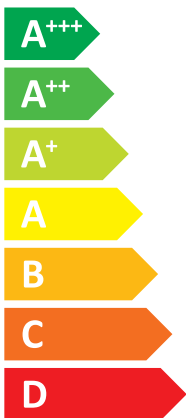

## KOSPEL

HPM2.C-8  
(HPMO2-8 + HPMD-8)

**A++**

**A**

Two icons showing sound power levels: a speaker icon with sound waves and a house icon with sound waves.

**36 dB**

**60 dB**

- 7 kW
- 8 kW
- 8 kW